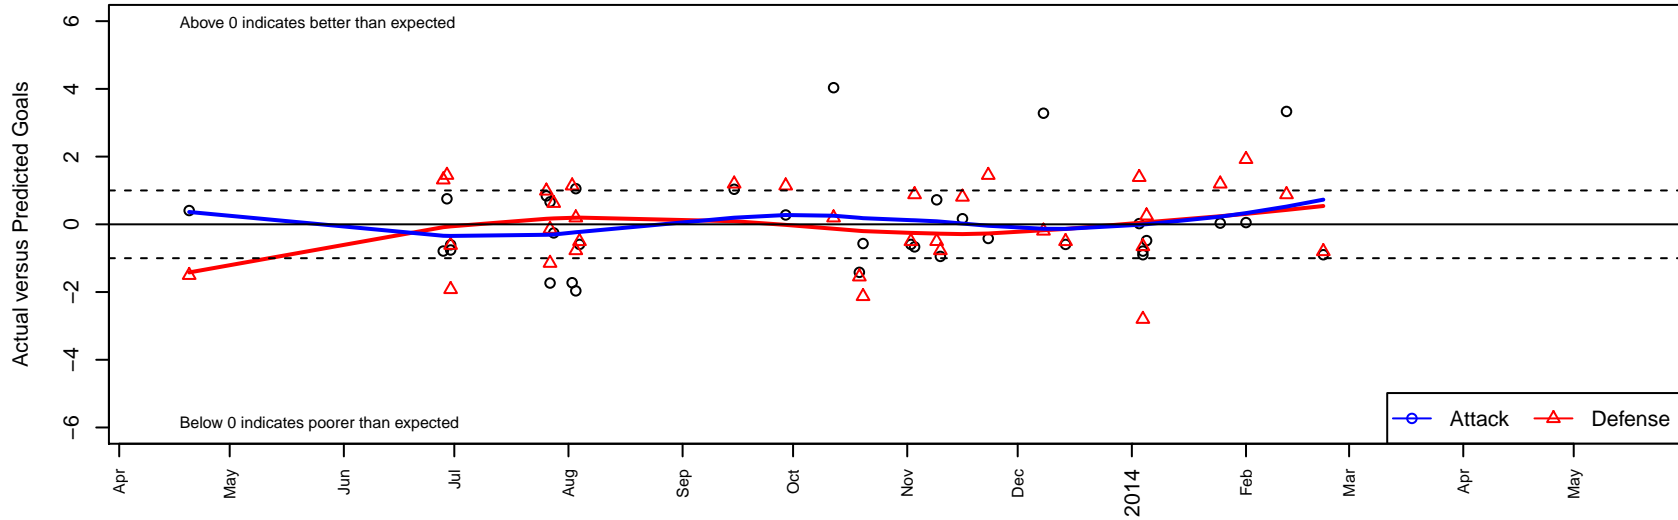

WA Rush Nero B98
Dots are actual minus expected GF (blue circles) and GA (red triangles).
Blue line is smoothed change in attack strength. Red is smoothed change in defense strength.